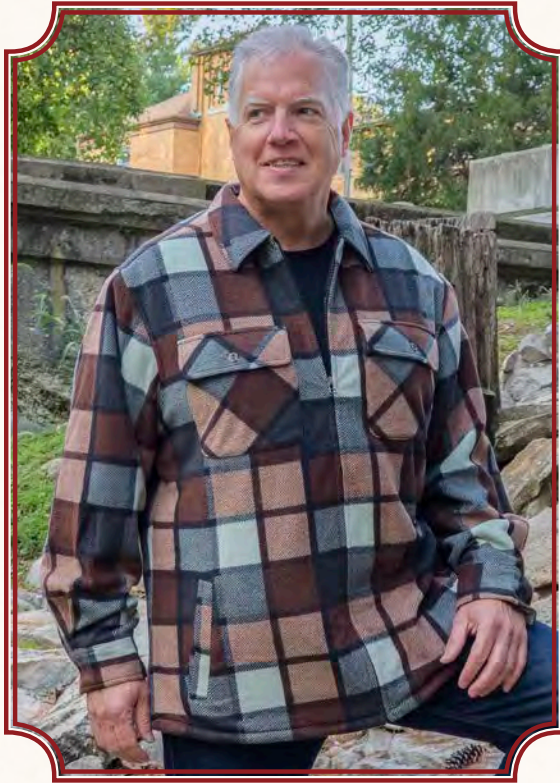

MEN'S POLAR FLEECE

210-BROWN